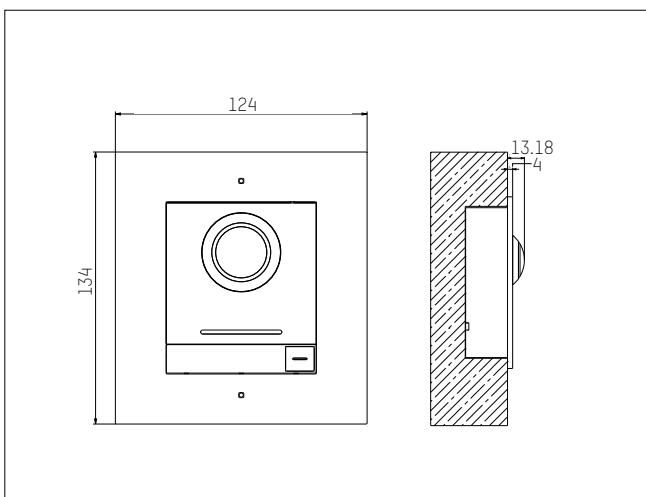

TRANSMISSION DISTANCE

When Modular Door Station and Indoor Stations are powered by a standard alone power supply, the power line cable distance is:

Cable specification	18 AWG	20 AWG	24 AWG
DS-KH8350 series	50 m	30 m	15 m
DS-KH8520WTE1 series	50 m	30 m	15 m
DS-KH6320 series	50 m	30 m	15 m
1 main unit + 8 extension module	35 m	25 m	8 m

*Note: The data transmission distance between Modular Door Station and switch, as well as between Indoor Stations, is 100 m. This result is for reference only, actual distance may vary.

When Modular Door Station and Indoor Station are powered by standard PoE switch, the transmission distance is:

Cable	1LN5EU-G/CCA	1LN5E-S	1LN6-UU
DS-KH8350 series	100 m	100 m	100 m
DS-KH8520WTE1 series	100 m	100 m	100 m
DS-KH6320 series	100 m	100 m	100 m
1 main unit + 8 extension module	60 m	80 m	100 m

*Note: The above data are obtained by tests using Hikvision Cable and under the situation of one Door Station and one Indoor Station. This result is for reference only, actual distance may vary.

DIMENSIONAL REFERENCE FOR INSTALLATION

Single Module Flush Mounting