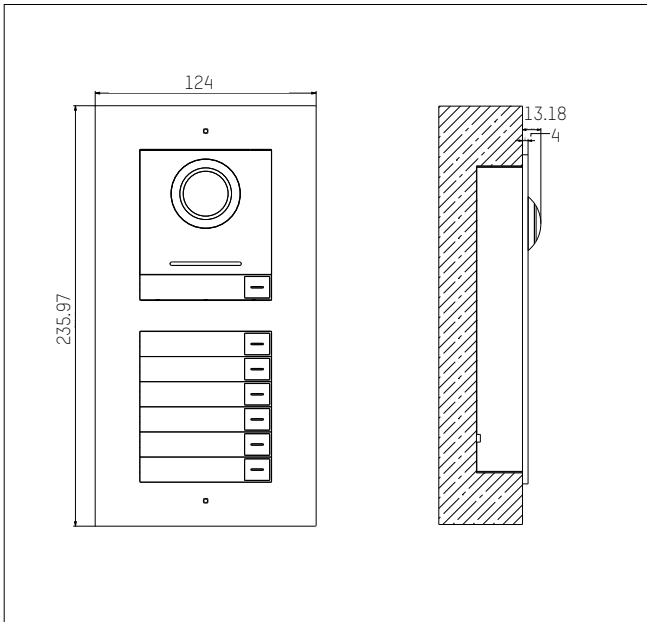

Cable	1LN5EU-G/CCA	1LN5E-S	1LN6-UU
DS-KH8350 series	100 m	100 m	100 m
DS-KH8520WTE1 series	100 m	100 m	100 m
DS-KH6320 series	100 m	100 m	100 m
1 main unit + 8 extension module	60 m	80 m	100 m

*Note: The above data are obtained by tests using Hikvision Cable and under the situation of one Door Station and one Indoor Station. This result is for reference only, actual distance may vary.

DIMENSIONAL REFERENCE FOR INSTALLATION

Single Module Flush Mounting

Single Module Surface Mounting

Dual Modules Flush Mounting

Dual Modules Surface Mounting

Three Modules Flush Mounting

Three Modules Surface Mounting