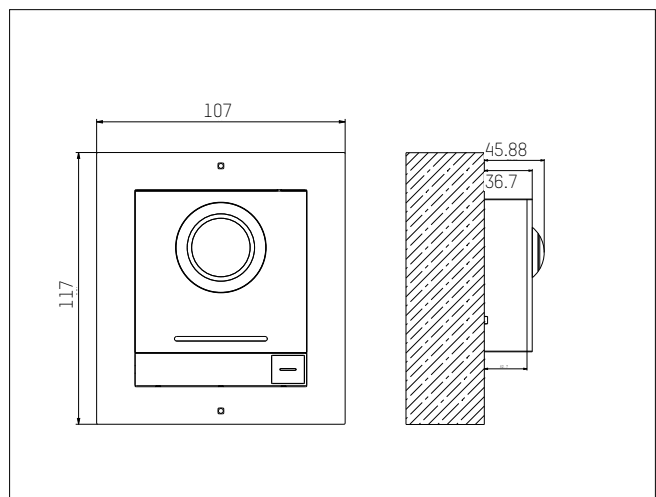

Single Module Surface Mounting