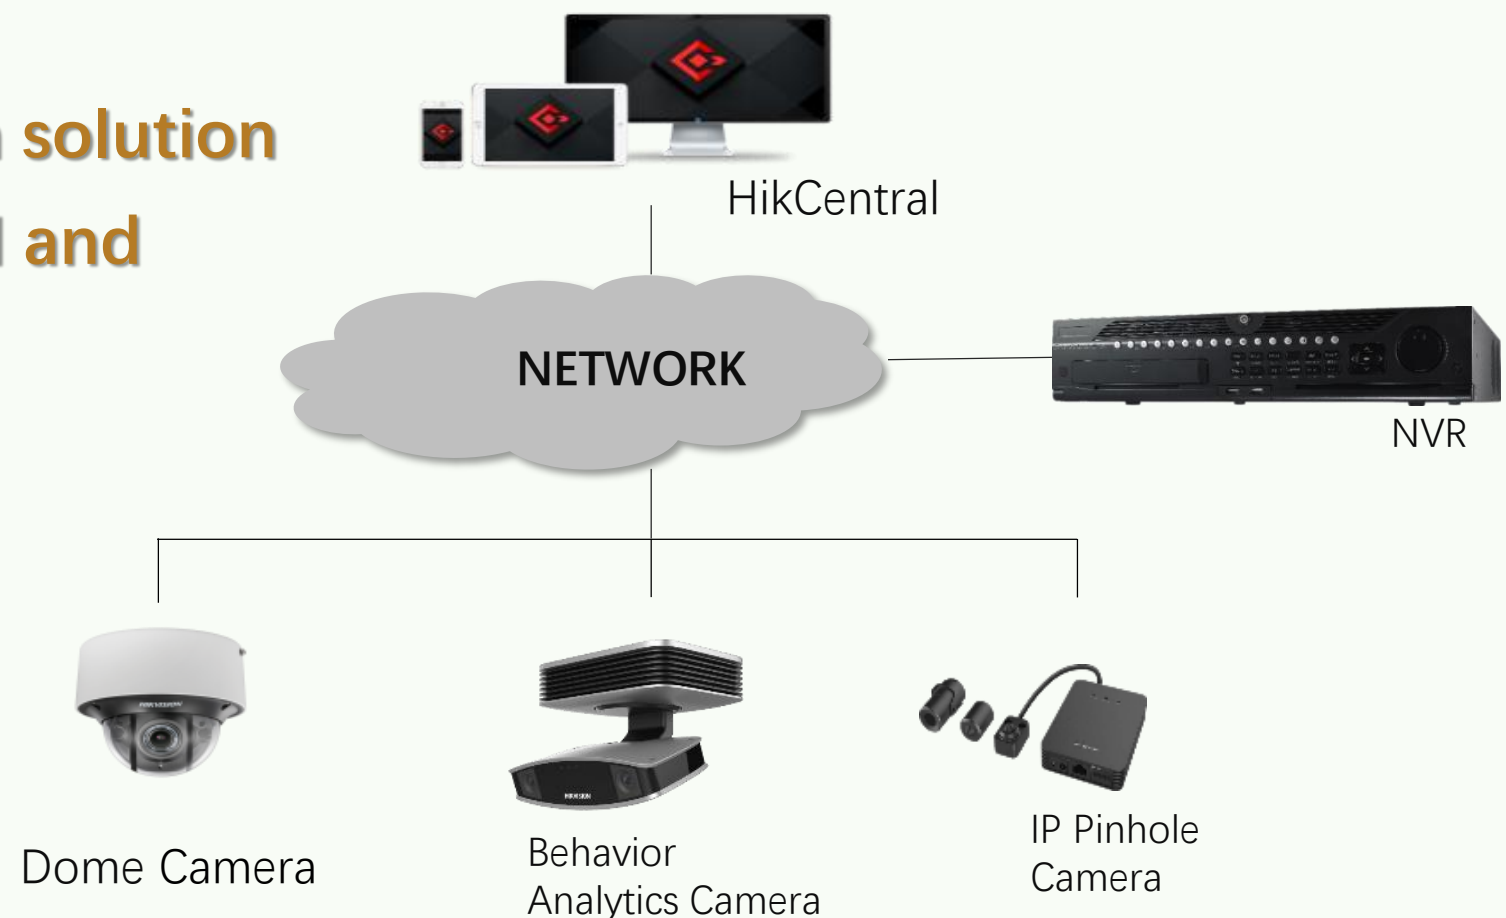

Solution Highlights

Hikvision ATM Protection Solution is capable of detecting suspicious behaviors and threats that attempt to attack the ATM machines and providing real-time warning to the centralized video surveillance system.

Abnormal Behaviors Detection

- Violent motion and falling down detection and alarm to prevent the violent attacks occurring in the ATM surroundings.
- Higher alarm accuracy with deep learning technology.

Safeguard Personal and Property Security

- Effectively reduce the criminal behaviors in the ATM surroundings.
- Safeguard the customers and banks.

Alarm Triggering and Notification

- In case of exception events detected, the system triggers alarm actions immediately and sends notification to the surveillance center in time.

Solution Architecture

Hikvision ATM protection solution safeguard your personnel and property security.

Product Showcase

DS-9600NI-18 NVR

- 16-ch @ 1080p
- Max. 12 MP camera access
- H.265/H.265+
- Dual-stream recording
- Up to eight 10 TB HDDs connectable