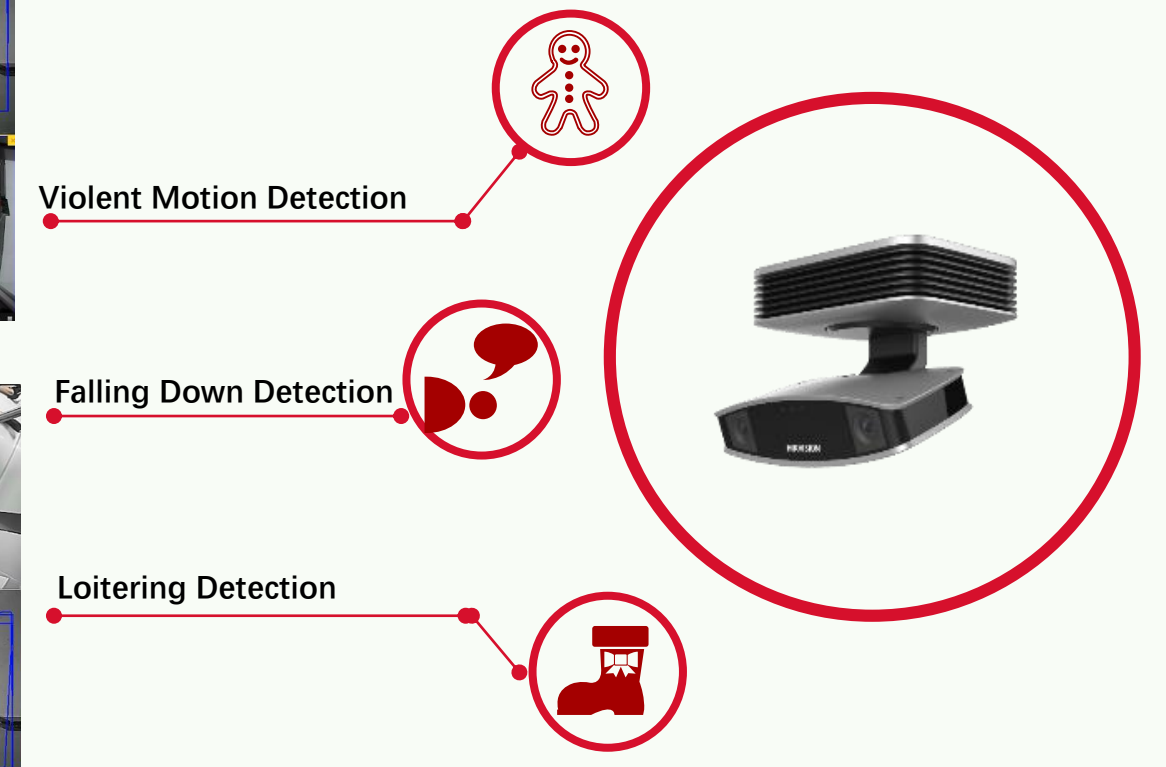

Enhanced Security for ATM with Behavior Detection Solution

Pain Points

Why is ATM protection essential?

ATM Fraud and Robbery Being the Great Threats

- ✓ The bank robberies especially the ATM-related raids and violent attacks are in continuous rising trend, and has become a great threat to the customer's personal and property security.

Low Alarm Response and Aid When Encountering Threats

- ✓ When the suspicious criminal behaviors occur during the cash depositing or withdrawing, the customers often are failed to reach the timely warning response and aid.

Solution Highlights

Hikvision ATM Protection Solution is capable of detecting suspicious behaviors and threats that attempt to attack the ATM machines and providing real-time warning to the centralized video surveillance system.

Abnormal Behaviors Detection

- Violent motion and falling down detection and alarm to prevent the violent attacks occurring in the ATM surroundings.
- Higher alarm accuracy with deep learning technology.