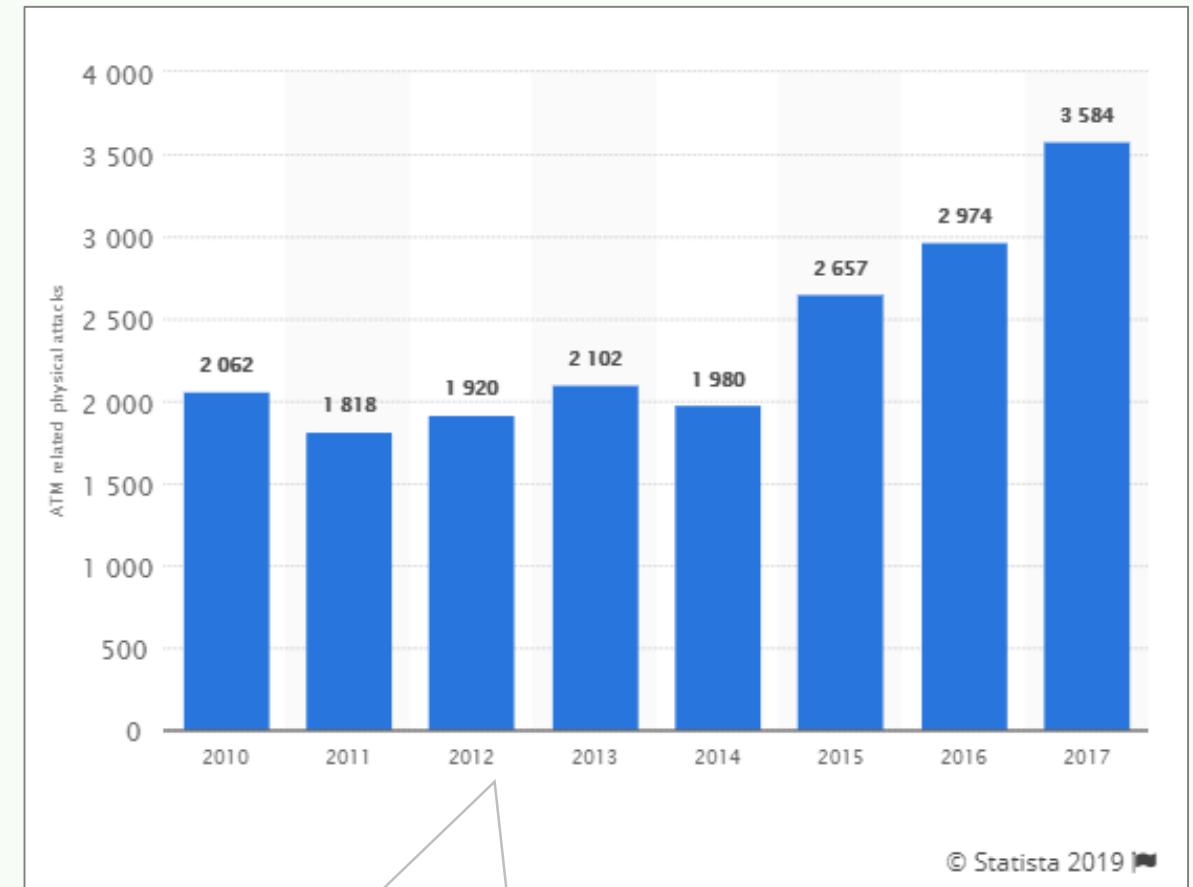

This statistic presents the number of automated teller machines - related physical attacks in selected European countries from 2010 to 2017. The trend of increase was observed between 2015, with 2,657 attacks and 2017 which saw almost 3.6 thousand physical attacks overall reported.