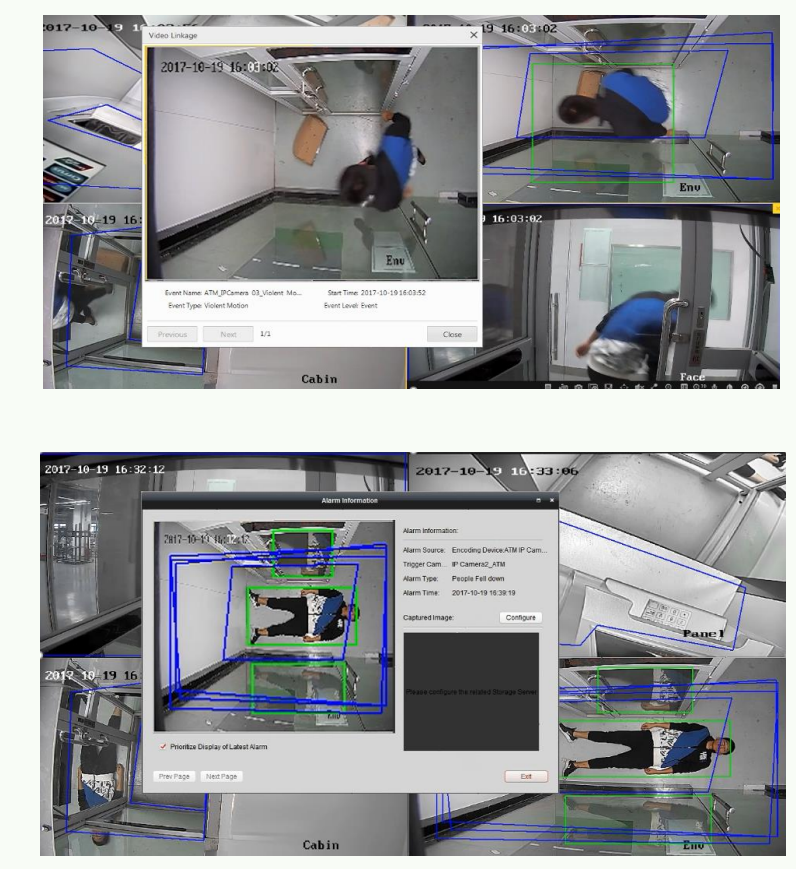

Low Alarm Response and Aid When Encountering Threats

- ✓ When the suspicious criminal behaviors occur during the cash depositing or withdrawing, the customers often are failed to reach the timely warning response and aid.

Solution Highlights

Hikvision ATM Protection Solution is capable of detecting suspicious behaviors and threats that attempt to attack the ATM machines and providing real-time warning to the centralized video surveillance system.

Abnormal Behaviors Detection

- Violent motion and falling down detection and alarm to prevent the violent attacks occurring in the ATM surroundings.
- Higher alarm accuracy with deep learning technology.